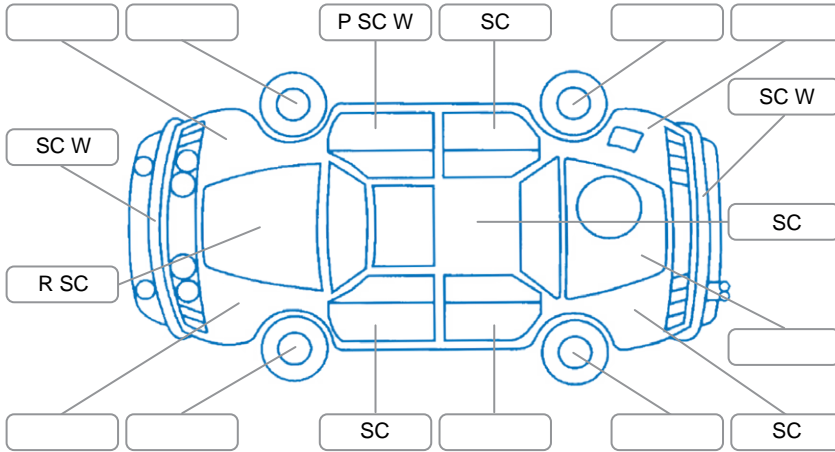

Report ID:	28,224,256	Version:	1
Created:	03 Jun 2026		

Make:	Honda	Model:	Vezel
Body Style:	Wagon	Year:	2015
Rego No.:	PQZ580	Rego Expiry:	19 Jun 2026
WoF Expiry:	14 Jul 2026	Odometer:	155,080 Kms
Good No.:	28224256	VIN:	7AT08GDHX22116492
Next Service:	159905	Service History:	Yes

**Key**

S = Scratch    R = Rust    C = Crack    \* = Decals    W = Significant scuffs  
 D = Dent    PT = Paint defect    P = Pin dent    SC = Stone Chips

Note: some defects and blemishes may not be displayed in the diagram