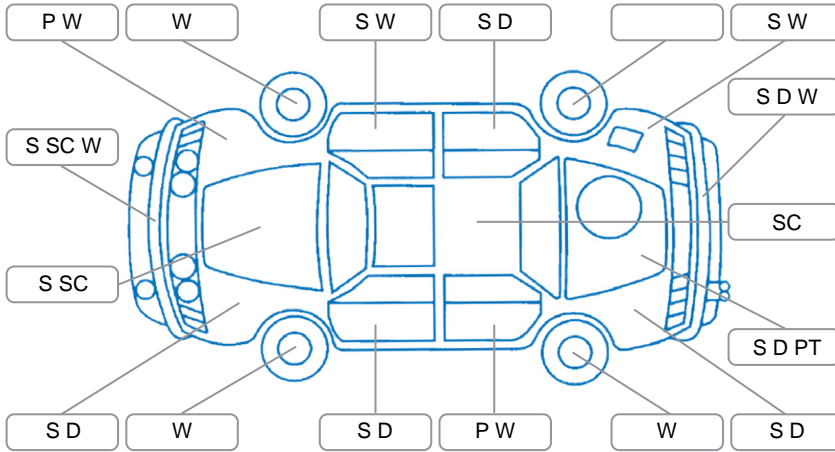

Report ID:	28,224,239	Version:	2
Created:	02 Jul 2026		

Make:	Nissan	Model:	Wingroad
Body Style:	Wagon	Year:	2006
Rego No.:	GDW649	Rego Expiry:	24 Feb 2027
WoF Expiry:	10 Dec 2026	Odometer:	189,096 Kms
Good No.:	28224239	VIN:	7AT0DH5GX11006803
Next Service:	191,400km	Service History:	No

**Key**

S = Scratch    R = Rust    C = Crack    \* = Decals    W = Significant scuffs  
 D = Dent    PT = Paint defect    P = Pin dent    SC = Stone Chips

Note: some defects and blemishes may not be displayed in the diagram

**Body Inspection Comments**

Windscreen stone chips  
 Rear wiper not working

Conditions During Body Inspection    Dry

**Under Carriage and Under Bonnet Inspection Comments**

Front wheel drive  
 Underbody surface rust  
 Engine oil leak