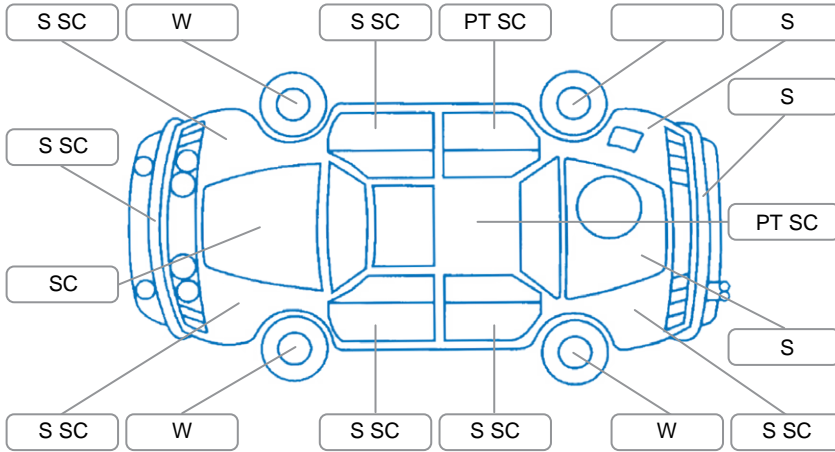

Report ID:	28,224,202	Version:	2
Created:	02 Jun 2026		

Make:	Honda	Model:	Accord
Body Style:	Sedan	Year:	2004
Rego No.:	NME138	Rego Expiry:	01 Jan 2027
WoF Expiry:	31 Jul 2026	Odometer:	85,648 Kms
Good No.:	28224202	VIN:	7AT08G13X21100255
Next Service:	92000	Service History:	Yes

Key

S = Scratch R = Rust C = Crack * = Decals W = Significant scuffs
 D = Dent PT = Paint defect P = Pin dent SC = Stone Chips

Note: some defects and blemishes may not be displayed in the diagram

Body Inspection Comments

Conditions During Body Inspection Dry

Under Carriage and Under Bonnet Inspection Comments

Underbody oxidation
 Engine oil seepage
 hood Lining is sagging

Interior Comments

Seats:	Average
Carpets:	Average
Panels:	Average
Dashboard:	Average