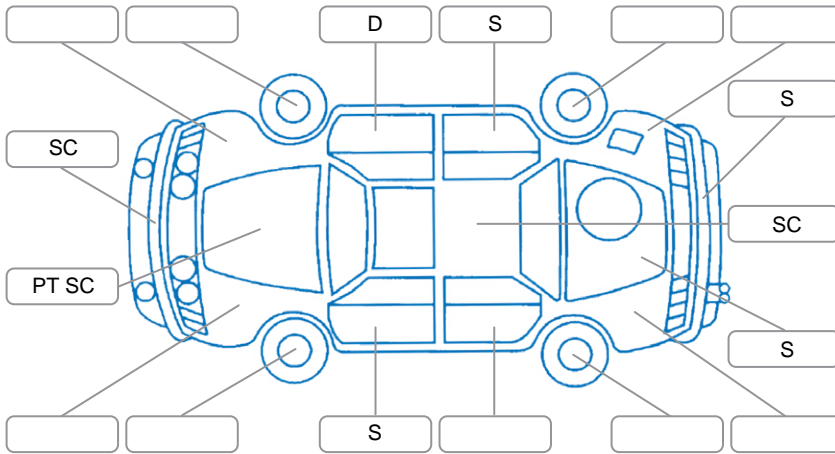

Report ID:	28,224,182	Version:	3
Created:	04 Jun 2026		

Make:	Subaru	Model:	Legacy
Body Style:	Wagon	Year:	2008
Rego No.:	LDH877	Rego Expiry:	07 Jan 2027
WoF Expiry:	06 Feb 2027	Odometer:	134,843 Kms
Good No.:	28224182	VIN:	7AT0GF0BX17159919
Next Service:	144,850km	Service History:	No

Key
 S = Scratch R = Rust C = Crack * = Decals W = Significant scuffs
 D = Dent PT = Paint defect P = Pin dent SC = Stone Chips

Note: some defects and blemishes may not be displayed in the diagram

Body Inspection Comments

Conditions During Body Inspection

Under Carriage and Under Bonnet Inspection Comments

Interior Comments

Seats:	Good
Carpets:	Good
Panels:	Good
Dashboard:	Poor

General Comments

Road Conditions During Test Drive	Wet
Engine Timing Mechanism	Cambelt
Evidence of Cam Belt Replacement	<input checked="" type="checkbox"/> Yes <input type="checkbox"/> No 102,409 Kms
Inspected by:	Dean Sinclair
Published by:	Leon Sun
Inspection Date:	02 Jun 2026