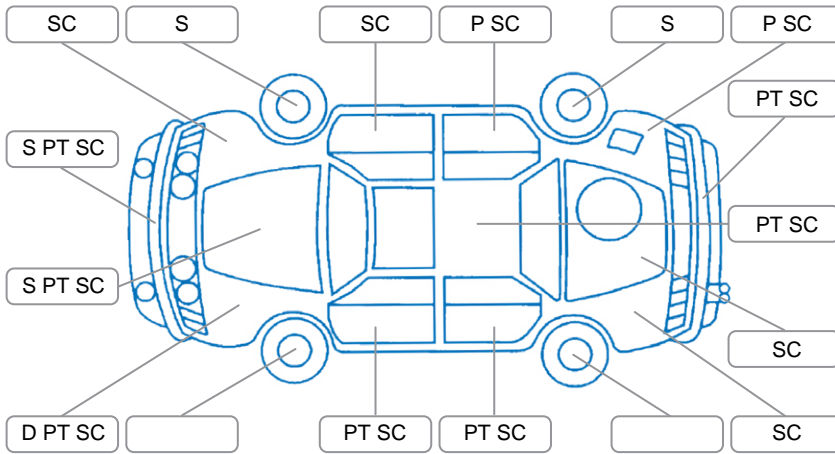

Report ID:	28,224,176	Version:	2
Created:	05 Jun 2026		

Make:	Mitsubishi	Model:	Pajero
Body Style:	SUV	Year:	2000
Rego No.:	ESF268	Rego Expiry:	10 Oct 2026
WoF Expiry:	21 Oct 2026	Odometer:	286,669 Kms
Good No.:	28224176	VIN:	7A8CJ080708209150
Next Service:	Unknown	Service History:	No

Key
 S = Scratch R = Rust C = Crack * = Decals W = Significant scuffs
 D = Dent PT = Paint defect P = Pin dent SC = Stone Chips

Note: some defects and blemishes may not be displayed in the diagram

Body Inspection Comments

- Paint defect on LH cant rail.
- Stone chip in windscreen.
- Rear tow hook cover missing.
- Tailgate shut starting to rust.

Conditions During Body Inspection: Dry

Under Carriage and Under Bonnet Inspection Comments

- Minor engine oil leak
- Engine skid plate bent.

Interior Comments

Seats:	Average
Carpets:	Good
Panels:	Average
Dashboard:	Average

General Comments

- Only water in coolant system. LH indicator faulty. RH taillight fail. Pulls to the right.
- No retraction in mirrors.
- Heater fan fail.