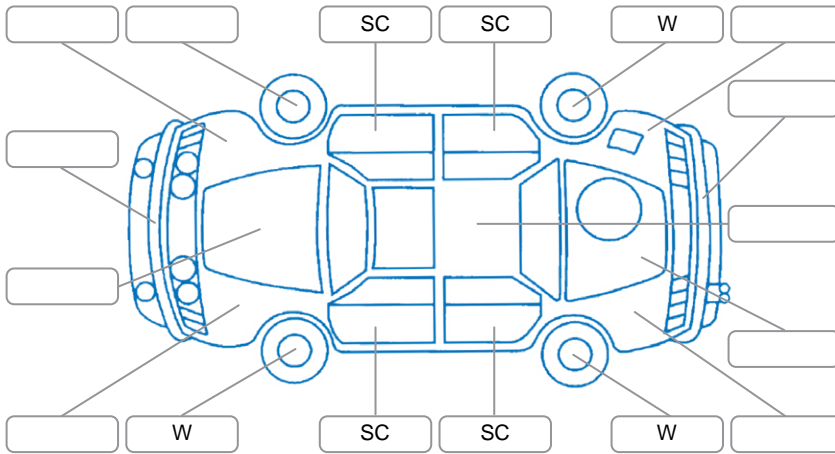

Report ID:	28,224,124	Version:	1
Created:	18 Jun 2026		

Make:	Holden	Model:	Captiva 7
Body Style:	SUV	Year:	2018
Rego No.:	LNE681	Rego Expiry:	24 Jul 2026
WoF Expiry:	09 Apr 2027	Odometer:	127,210 Kms
Good No.:	28224124	VIN:	KL3CD2659JB028241
Next Service:	138,000 kms	Service History:	Yes

**Key**

S = Scratch    R = Rust    C = Crack    \* = Decals    W = Significant scuffs  
 D = Dent    PT = Paint defect    P = Pin dent    SC = Stone Chips

Note: some defects and blemishes may not be displayed in the diagram