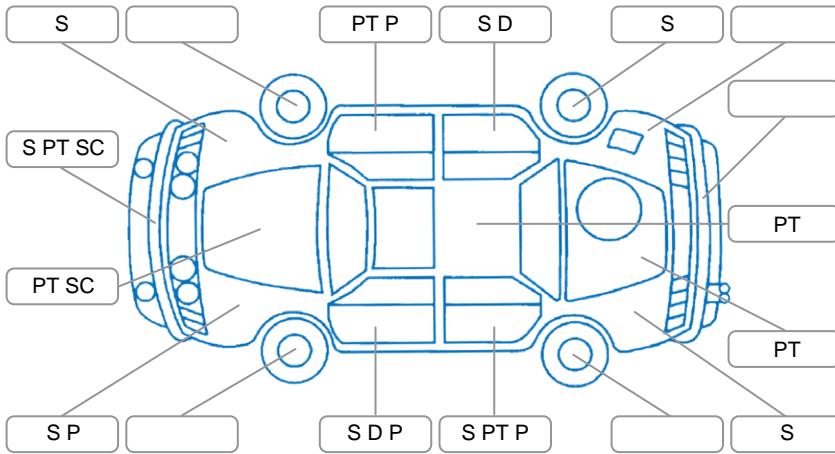

Report ID:	28,224,111	Version:	2
Created:	05 Jun 2026		

Make:	Nissan	Model:	Dualis
Body Style:	SUV	Year:	2007
Rego No.:	KCB462	Rego Expiry:	27 Aug 2026
WoF Expiry:	21 Dec 2026	Odometer:	148,909 Kms
Good No.:	28224111	VIN:	7AT0DH7HX16019050
Next Service:	141000	Service History:	No

**Key**

S = Scratch    R = Rust    C = Crack    \* = Decals    W = Significant scuffs  
D = Dent    PT = Paint defect    P = Pin dent    SC = Stone Chips

Note: some defects and blemishes may not be displayed in the diagram

**Body Inspection Comments**

Rear tailgate struts worn, headlights cloudy, LF hub cap missing

Conditions During Body Inspection

Wet

**Under Carriage and Under Bonnet Inspection Comments**

LF inner cv boot split (grease everywhere) engine oil leaks