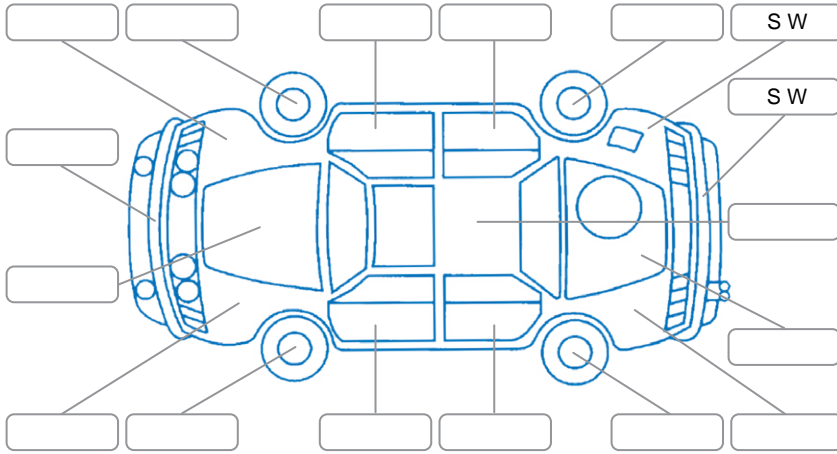

Report ID:	28,224,107	Version:	1
Created:	06 Jun 2026		

Make:	Subaru	Model:	Legacy
Body Style:	Wagon	Year:	2013
Rego No.:	QTE257	Rego Expiry:	07 Apr 2026
WoF Expiry:	18 Jun 2027	Odometer:	154,950 Kms
Good No.:	28224107	VIN:	7AT0GF16X24014012
Next Service:	166,945 Kms	Service History:	No

Key

S = Scratch R = Rust C = Crack * = Decals W = Significant scuffs
 D = Dent PT = Paint defect P = Pin dent SC = Stone Chips

Note: some defects and blemishes may not be displayed in the diagram

Body Inspection Comments

Conditions During Body Inspection Wet

Under Carriage and Under Bonnet Inspection Comments

AWD

Interior Comments

Seats:	Average
Carpets:	Slight wear on drivers side
Panels:	Good
Dashboard:	Good

General Comments