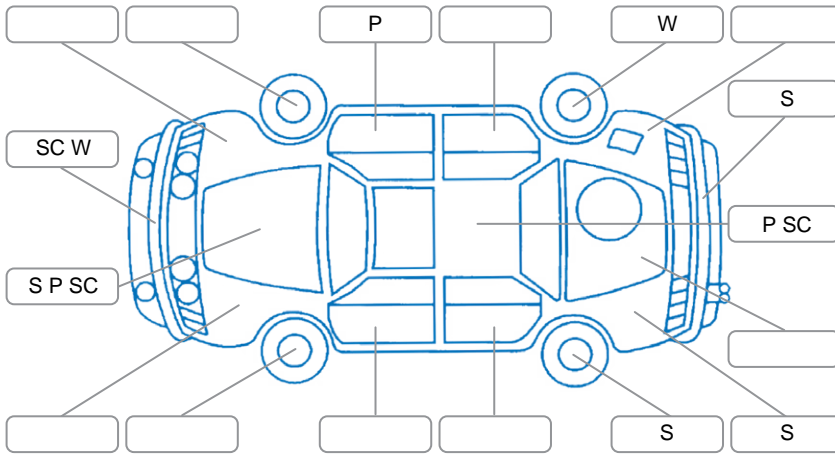

Report ID:	28,224,078	Version:	1
Created:	04 Jun 2026		

Make:	Hyundai	Model:	Ix35
Body Style:	SUV	Year:	2014
Rego No.:	HGR315	Rego Expiry:	30 Mar 2027
WoF Expiry:	16 Jun 2027	Odometer:	133,331 Kms
Good No.:	28224078	VIN:	KMHJT81FMEU890022
Next Service:	143,300kms	Service History:	No

Key
 S = Scratch R = Rust C = Crack * = Decals W = Significant scuffs
 D = Dent PT = Paint defect P = Pin dent SC = Stone Chips

Note: some defects and blemishes may not be displayed in the diagram

Body Inspection Comments