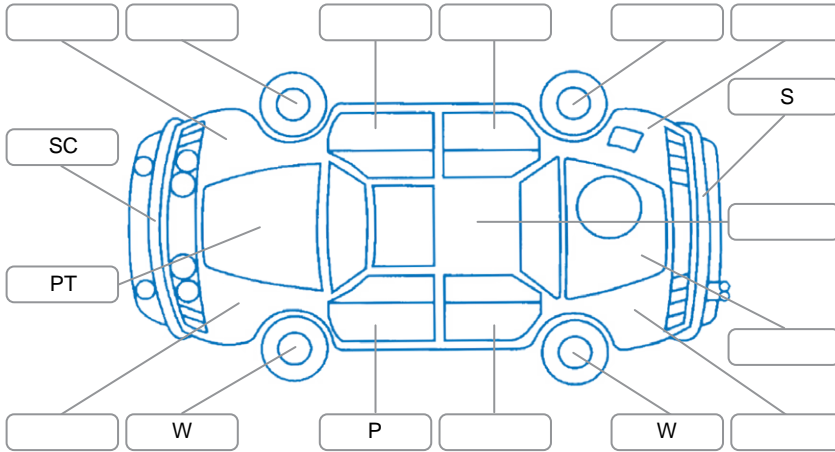

Key

S = Scratch R = Rust C = Crack * = Decals W = Significant scuffs
 D = Dent PT = Paint defect P = Pin dent SC = Stone Chips

Note: some defects and blemishes may not be displayed in the diagram

Body Inspection Comments

Conditions During Body Inspection	Wet
-----------------------------------	-----

Under Carriage and Under Bonnet Inspection Comments

Front wheel drive
 Oil leak

Interior Comments

Seats:	Good
Carpets:	Good
Panels:	Good
Dashboard:	Good