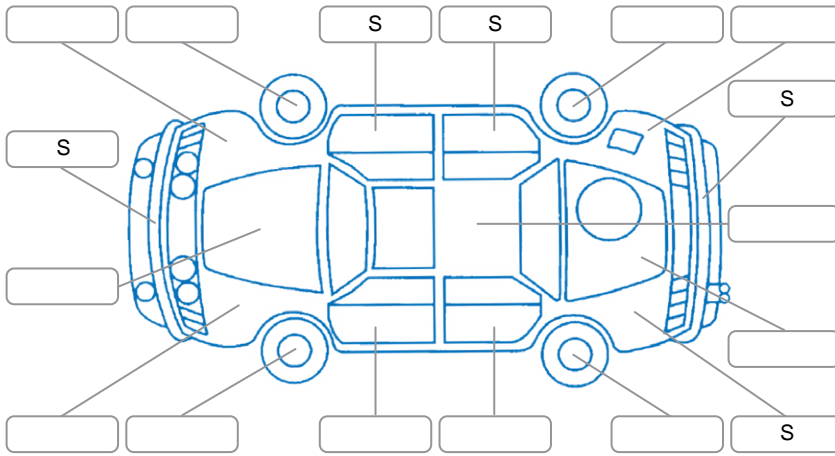

Report ID:	28,223,969	Version:	3
Created:	06 Jun 2026		

Make:	Volkswagen	Model:	Touareg
Body Style:	SUV	Year:	2022
Rego No.:	PFU2	Rego Expiry:	30 Jun 2026
WoF Expiry:	04 Jun 2026	Odometer:	31,791 Kms
Good No.:	28223969	VIN:	WVGZZZCRZND020256
Next Service:	41591km Due by days	Service History:	Yes

Key
 S = Scratch R = Rust C = Crack * = Decals W = Significant scuffs
 D = Dent PT = Paint defect P = Pin dent SC = Stone Chips

Note: some defects and blemishes may not be displayed in the diagram

Body Inspection Comments

Conditions During Body Inspection

Under Carriage and Under Bonnet Inspection Comments

Interior Comments

Seats:	Good
Carpets:	Good
Panels:	Good
Dashboard:	Good

General Comments

Road Conditions During Test Drive	Wet	
Engine Timing Mechanism	Timing Chain	
Evidence of Cam Belt Replacement	<input type="checkbox"/> Yes <input type="checkbox"/> No	Kms
Inspected by:	Curshey Accad	
Published by:	Henry Manders	
Inspection Date:	02 Jun 2026	