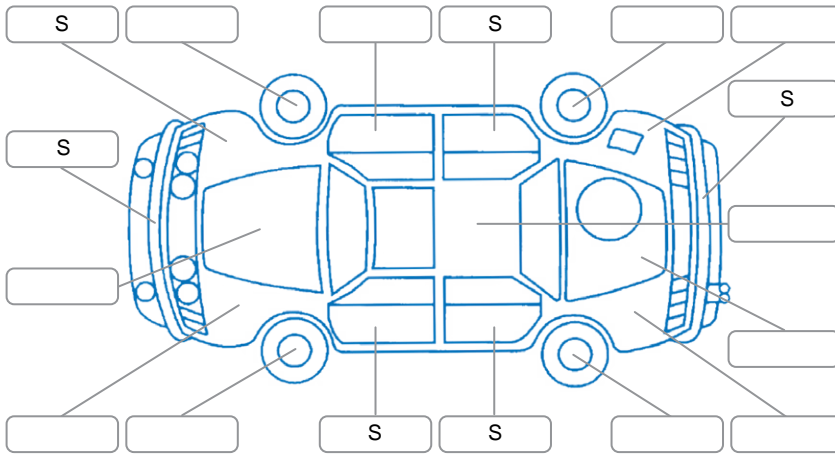

Report ID:	28,223,953	Version:	1
Created:	04 Jun 2026		

Make:	Toyota	Model:	Vitz
Body Style:	Hatchback	Year:	2018
Rego No.:	RDC172	Rego Expiry:	28 Sep 2026
WoF Expiry:	21 Mar 2027	Odometer:	92,848 Kms
Good No.:	28223953	VIN:	7AT0H63EX25030901
Next Service:	92849	Service History:	No

Key
 S = Scratch R = Rust C = Crack * = Decals W = Significant scuffs
 D = Dent PT = Paint defect P = Pin dent SC = Stone Chips

Note: some defects and blemishes may not be displayed in the diagram

Body Inspection Comments