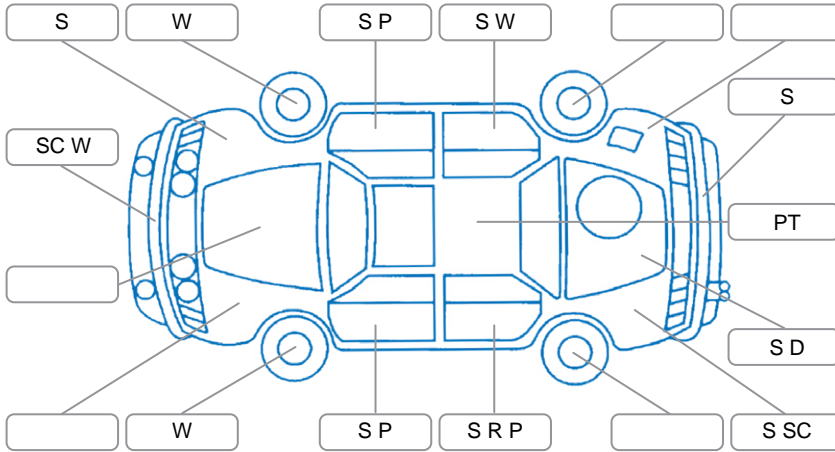

Report ID:	28,223,924	Version:	1
Created:	03 Jul 2026		

Make:	Toyota	Model:	Highlander
Body Style:	SUV	Year:	2010
Rego No.:	FPH57	Rego Expiry:	30 Nov 2026
WoF Expiry:	08 Jul 2027	Odometer:	191,398 Kms
Good No.:	28223924	VIN:	JTEES41A902168069
Next Service:	200,000 km	Service History:	Yes

Key

S = Scratch R = Rust C = Crack * = Decals W = Significant scuffs
 D = Dent PT = Paint defect P = Pin dent SC = Stone Chips

Note: some defects and blemishes may not be displayed in the diagram

Body Inspection Comments

Windscreen chip outside of CVA.

Conditions During Body Inspection

Wet

Under Carriage and Under Bonnet Inspection Comments

4-wheel drive.

Interior Comments

Seats:	Average
Carpets:	Average
Panels:	Average
Dashboard:	Average