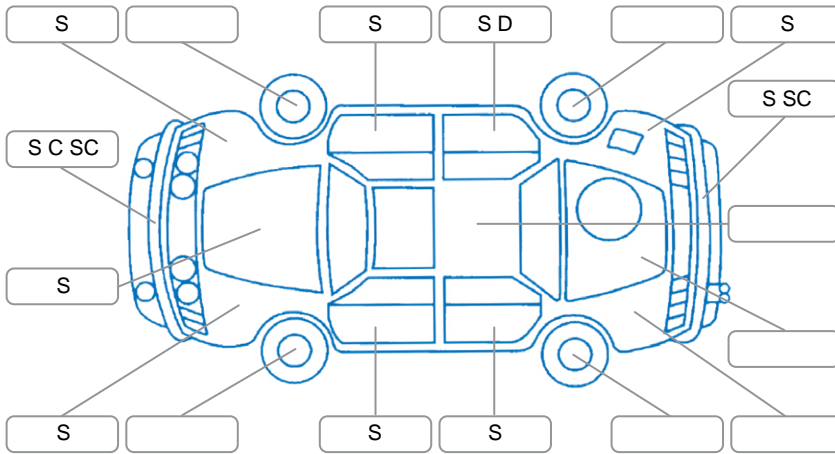

Report ID:	28,223,850	Version:	1
Created:	08 Jun 2026		

Make:	Mercedes-Benz	Model:	C-Class
Body Style:	Sedan	Year:	2012
Rego No.:	GNL926	Rego Expiry:	03 Sep 2026
WoF Expiry:	18 Jun 2027	Odometer:	102,160 Kms
Good No.:	28223850	VIN:	WDD2040472A649347
Next Service:	106400 kms	Service History:	Yes

Key

S = Scratch R = Rust C = Crack * = Decals W = Significant scuffs
 D = Dent PT = Paint defect P = Pin dent SC = Stone Chips

Note: some defects and blemishes may not be displayed in the diagram

Body Inspection Comments