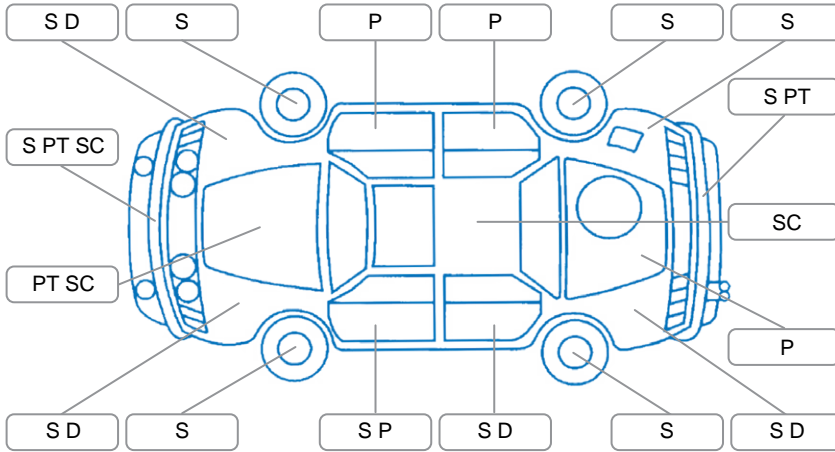

Report ID:	28,223,809	Version:	2
Created:	04 Jun 2026		

Make:	Toyota	Model:	Premio
Body Style:	Sedan	Year:	2007
Rego No.:	KAA675	Rego Expiry:	07 Feb 2027
WoF Expiry:	23 Feb 2027	Odometer:	150,996 Kms
Good No.:	28223809	VIN:	7AT0H62YX16139810
Next Service:	158,000 Kms	Service History:	No

**Key**

S = Scratch    R = Rust    C = Crack    \* = Decals    W = Significant scuffs  
 D = Dent    PT = Paint defect    P = Pin dent    SC = Stone Chips

Note: some defects and blemishes may not be displayed in the diagram