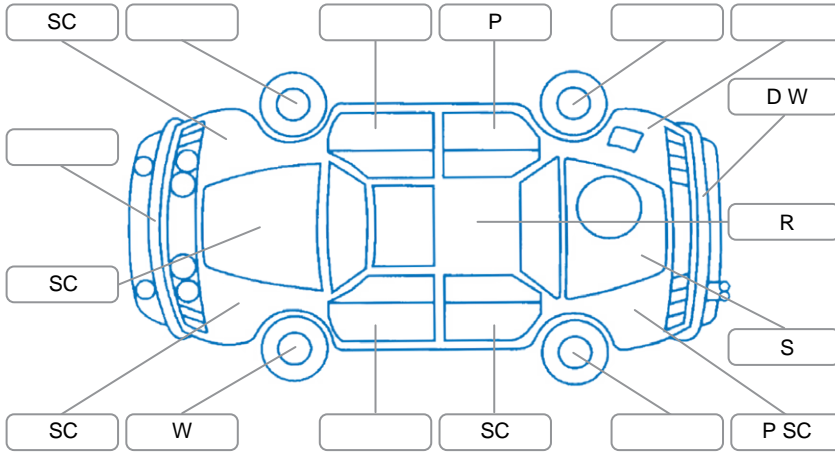

Report ID:	28,223,799	Version:	2
Created:	10 Jun 2026		

Make:	Toyota	Model:	Rav4
Body Style:	SUV	Year:	2019
Rego No.:	RPH740	Rego Expiry:	08 Aug 2026
WoF Expiry:	21 May 2027	Odometer:	115,915 Kms
Good No.:	28223799	VIN:	JTMZ43FV40J015367
Next Service:	125000kms	Service History:	Yes

### Key

S = Scratch    R = Rust    C = Crack    \* = Decals    W = Significant scuffs  
 D = Dent    PT = Paint defect    P = Pin dent    SC = Stone Chips

Note: some defects and blemishes may not be displayed in the diagram