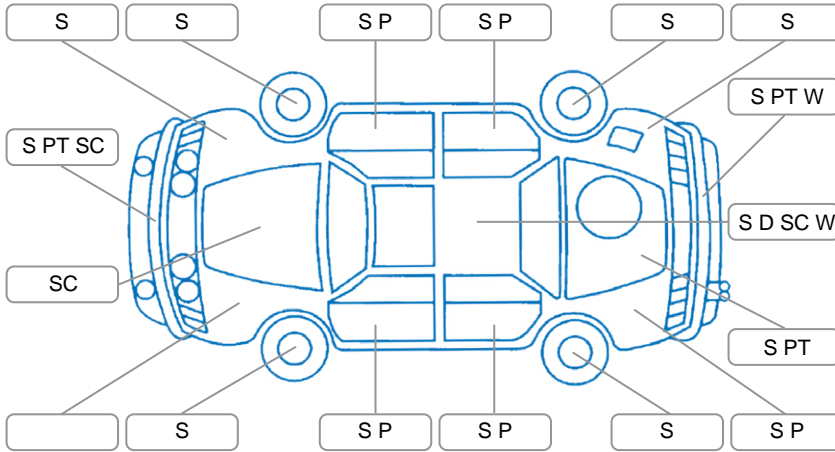

Report ID:	28,223,781	Version:	1
Created:	02 Jun 2026		

Make:	Mitsubishi	Model:	380
Body Style:	Sedan	Year:	2007
Rego No.:	DWB996	Rego Expiry:	22 Mar 2026
WoF Expiry:	17 Mar 2026	Odometer:	230,420 Kms
Good No.:	28223781	VIN:	6MMDB4V416T010669
Next Service:	224,500km's	Service History:	No

Key
 S = Scratch R = Rust C = Crack * = Decals W = Significant scuffs
 D = Dent PT = Paint defect P = Pin dent SC = Stone Chips

Note: some defects and blemishes may not be displayed in the diagram

Body Inspection Comments

Dent in left front alloy wheel & cut in side wall of tyre.

Conditions During Body Inspection

Wet

Under Carriage and Under Bonnet Inspection Comments

Engine shows signs of an oil leak

Interior Comments

Seats:	Average
Carpets:	Good
Panels:	Average
Dashboard:	Good