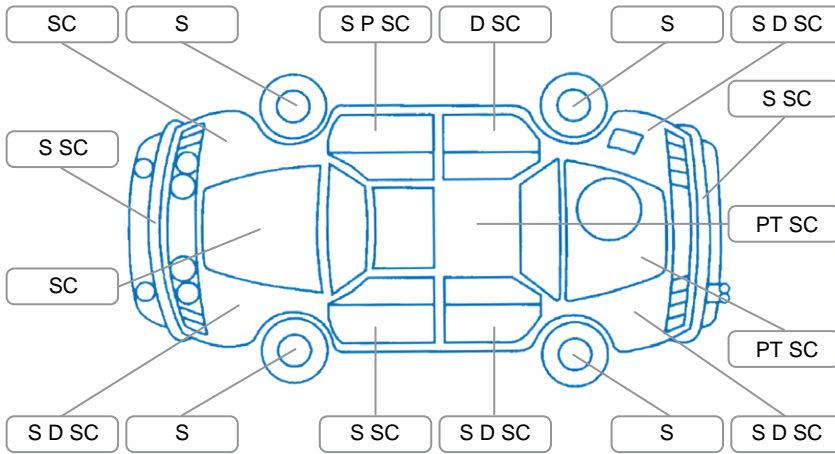

Key
 S = Scratch R = Rust C = Crack * = Decals W = Significant scuffs
 D = Dent PT = Paint defect P = Pin dent SC = Stone Chips

Note: some defects and blemishes may not be displayed in the diagram

Body Inspection Comments

Dent/paint defect on LH sill.
 Paint defect on both can't rails.

Conditions During Body Inspection Wet

Under Carriage and Under Bonnet Inspection Comments

Interior Comments

Seats:	Good
Carpets:	Poor, RF carpet torn
Panels:	Good
Dashboard:	Good