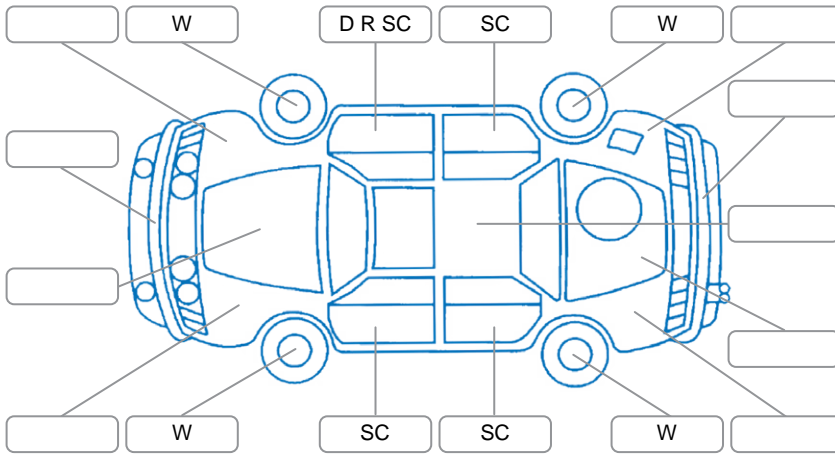

Report ID:	28,223,734	Version:	1
Created:	25 Jun 2026		

Make:	Toyota	Model:	Aqua
Body Style:	Hatchback	Year:	2012
Rego No.:	QDC877	Rego Expiry:	27 Dec 2026
WoF Expiry:	08 Jul 2027	Odometer:	153,650 Kms
Good No.:	28223734	VIN:	7AT0H65YX23030285
Next Service:	163,000 KMs	Service History:	No

Key

S = Scratch R = Rust C = Crack * = Decals W = Significant scuffs
 D = Dent PT = Paint defect P = Pin dent SC = Stone Chips

Note: some defects and blemishes may not be displayed in the diagram

Body Inspection Comments

Conditions During Body Inspection: Wet

Under Carriage and Under Bonnet Inspection Comments

Front wheel drive.
 Freshly serviced.
 2 new tyres installed.

Interior Comments

Seats:	Average
Carpets:	Average
Panels:	Average
Dashboard:	Average