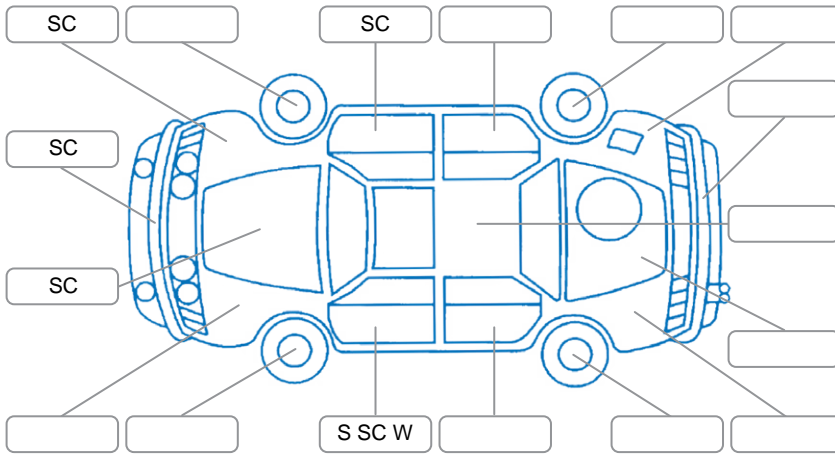

Report ID:	28,223,706	Version:	2
Created:	22 Jun 2026		

Make:	Ford	Model:	Everest
Body Style:	SUV	Year:	2021
Rego No.:	NGZ223	Rego Expiry:	03 Nov 2026
WoF Expiry:	22 Apr 2027	Odometer:	87,485 Kms
Good No.:	28223706	VIN:	MNAAXXMAWALT69248
Next Service:	90,000 Kms	Service History:	Yes

**Key**  
 S = Scratch    R = Rust    C = Crack    \* = Decals    W = Significant scuffs  
 D = Dent    PT = Paint defect    P = Pin dent    SC = Stone Chips

Note: some defects and blemishes may not be displayed in the diagram