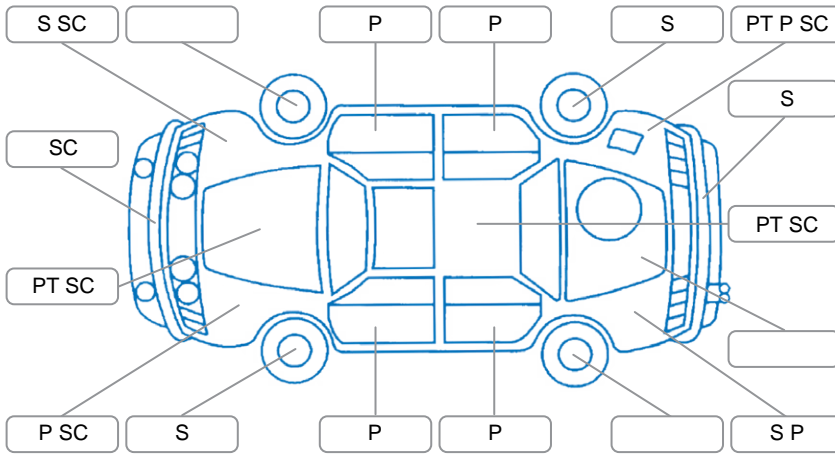

Report ID:	28,223,694	Version:	2
Created:	04 Jun 2026		

Make:	Mitsubishi	Model:	Outlander
Body Style:	Wagon	Year:	2006
Rego No.:	MEY989	Rego Expiry:	13 Oct 2026
WoF Expiry:	19 Dec 2026	Odometer:	194,851 Kms
Good No.:	28223694	VIN:	7AT0CJ3MX19013894
Next Service:	Not known.	Service History:	No

Key
 S = Scratch R = Rust C = Crack * = Decals W = Significant scuffs
 D = Dent PT = Paint defect P = Pin dent SC = Stone Chips

Note: some defects and blemishes may not be displayed in the diagram

Body Inspection Comments

Aerial broken.

Conditions During Body Inspection Dry

Under Carriage and Under Bonnet Inspection Comments

Coolant leak - was very low on coolant.

Interior Comments

Seats:	Average
Carpets:	Average
Panels:	Average
Dashboard:	Good

General Comments

Hole in under bonnet padding.
 Rear windows not working properly.
 Front right inner CV boot leaking.

Road Conditions During Test Drive	Dry		
Engine Timing Mechanism	Timing Chain		
Evidence of Cam Belt Replacement	<input type="checkbox"/> Yes	<input type="checkbox"/> No	Kms
Inspected by:	Lewis Dolamore		
Published by:	Shanna Bullion		
Inspection Date:	04 Jun 2026		