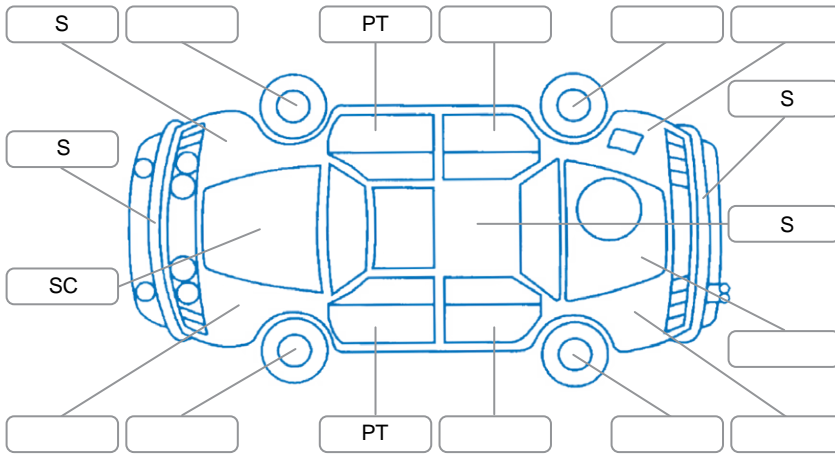

Key
 S = Scratch R = Rust C = Crack * = Decals W = Significant scuffs
 D = Dent PT = Paint defect P = Pin dent SC = Stone Chips

Note: some defects and blemishes may not be displayed in the diagram

Body Inspection Comments

Both sill panel dent
 Left wing mirror clear coat peeling

Conditions During Body Inspection

Under Carriage and Under Bonnet Inspection Comments

Interior Comments

Seats:	Good
Carpets:	Good
Panels:	Good
Dashboard:	Good