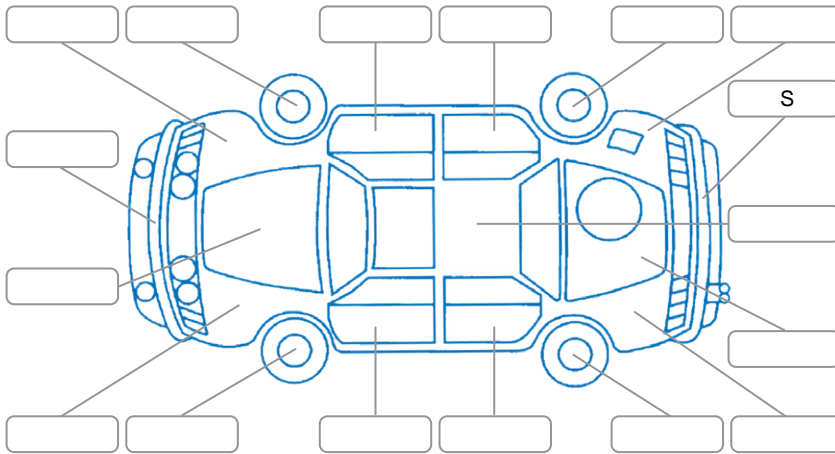

Report ID:	28,223,486	Version:	2
Created:	12 Jun 2026		

Make:	Toyota	Model:	C-HR
Body Style:	Hatchback	Year:	2017
Rego No.:	QGD105	Rego Expiry:	04 May 2027
WoF Expiry:	20 Nov 2026	Odometer:	105,201 Kms
Good No.:	28223486	VIN:	7AT0H663X23073049
Next Service:	110,201km	Service History:	Yes

Key
 S = Scratch R = Rust C = Crack * = Decals W = Significant scuffs
 D = Dent PT = Paint defect P = Pin dent SC = Stone Chips

Note: some defects and blemishes may not be displayed in the diagram

Body Inspection Comments