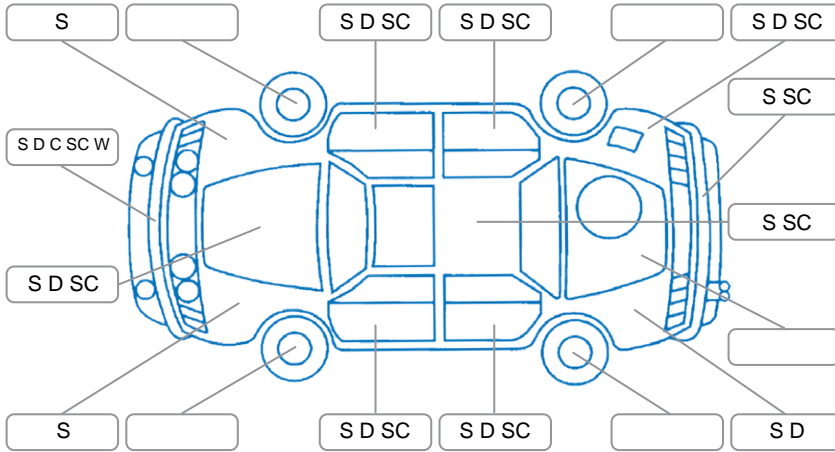

Report ID:	28,223,472	Version:	1
Created:	12 Jun 2026		

Make:	Toyota	Model:	Prius
Body Style:	Hatchback	Year:	2018
Rego No.:	QJA73	Rego Expiry:	04 Sep 2026
WoF Expiry:	23 Jun 2027	Odometer:	86,510 Kms
Good No.:	28223472	VIN:	7AT0H637X23069048
Next Service:	96500	Service History:	No

Key

S = Scratch R = Rust C = Crack * = Decals W = Significant scuffs
 D = Dent PT = Paint defect P = Pin dent SC = Stone Chips

Note: some defects and blemishes may not be displayed in the diagram

Body Inspection Comments