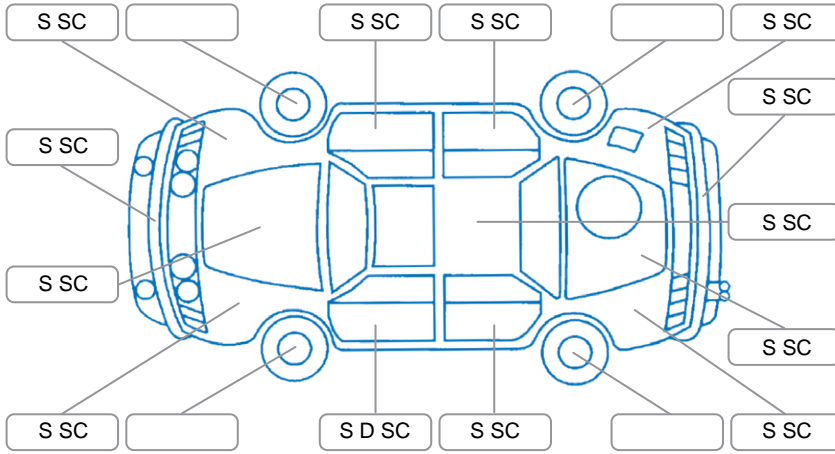

Report ID:	28,223,455	Version:	1
Created:	15 Jun 2026		

Make:	Isuzu	Model:	D-MAX
Body Style:	Utility	Year:	2013
Rego No.:	GTM528	Rego Expiry:	01 Jul 2026
WoF Expiry:	26 Jun 2027	Odometer:	207,019 Kms
Good No.:	28223455	VIN:	MPATFR85JDT000266
Next Service:	217000	Service History:	Yes

**Key**

S = Scratch    R = Rust    C = Crack    \* = Decals    W = Significant scuffs  
 D = Dent    PT = Paint defect    P = Pin dent    SC = Stone Chips

Note: some defects and blemishes may not be displayed in the diagram