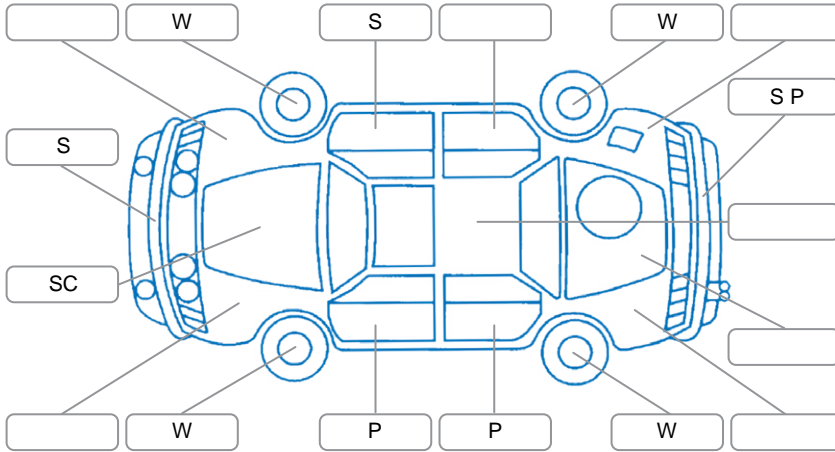

Report ID:	28,223,383	Version:	1
Created:	02 Jun 2026		

Make:	Nissan	Model:	Teana
Body Style:	Sedan	Year:	2006
Rego No.:	KJK31	Rego Expiry:	18 Jun 2026
WoF Expiry:	18 Nov 2026	Odometer:	211,518 Kms
Good No.:	28223383	VIN:	7AT0DH71X17204128
Next Service:		Service History:	No

Key

S = Scratch R = Rust C = Crack * = Decals W = Significant scuffs
 D = Dent PT = Paint defect P = Pin dent SC = Stone Chips

Note: some defects and blemishes may not be displayed in the diagram

Body Inspection Comments

Conditions During Body Inspection: Dry

Under Carriage and Under Bonnet Inspection Comments

Front wheel drive
 Oil leak

Interior Comments

Seats:	Good
Carpets:	Good
Panels:	Good
Dashboard:	Good

General Comments