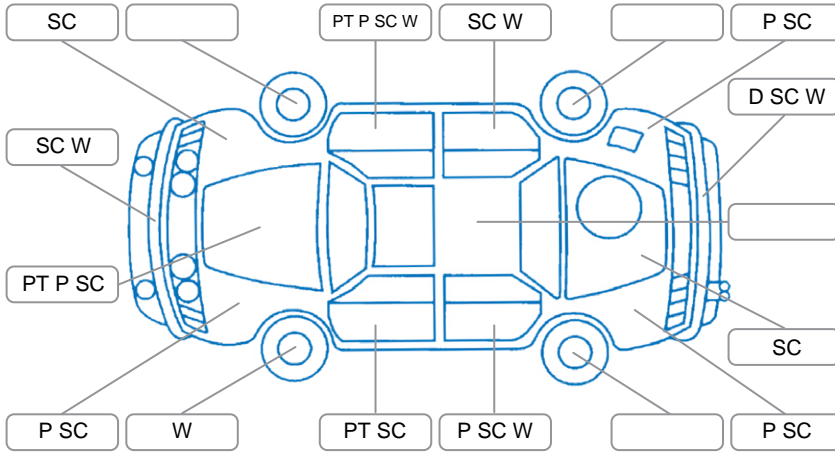

Report ID:	28,223,377	Version:	1
Created:	02 Jun 2026		

Make:	Toyota	Model:	Ractis
Body Style:	Hatchback	Year:	2008
Rego No.:	LSQ399	Rego Expiry:	31 Jul 2026
WoF Expiry:	25 Oct 2026	Odometer:	138,848 Kms
Good No.:	28223377	VIN:	7AT0H652X18122870
Next Service:	139539	Service History:	No

Key

S = Scratch R = Rust C = Crack * = Decals W = Significant scuffs
 D = Dent PT = Paint defect P = Pin dent SC = Stone Chips

Note: some defects and blemishes may not be displayed in the diagram

Body Inspection Comments

Conditions During Body Inspection: Dry

Under Carriage and Under Bonnet Inspection Comments

Underbody oxidation

Interior Comments

Seats:	Good
Carpets:	Good
Panels:	Good
Dashboard:	Good

General Comments

Road Conditions During Test Drive	Dry		
Engine Timing Mechanism	Timing Chain		
Evidence of Cam Belt Replacement	<input type="checkbox"/> Yes	<input type="checkbox"/> No	Kms
Inspected by:	Phillip Russel-Waimotu		
Published by:	Phillip Russel-Waimotu		
Inspection Date:	02 Jun 2026		