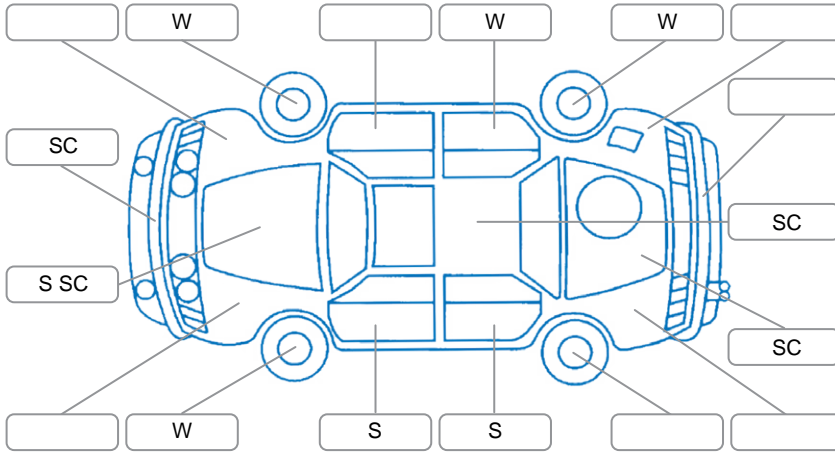

Report ID:	28,223,331	Version:	2
Created:	10 Jun 2026		

Make:	Skoda	Model:	Karoq
Body Style:	SUV	Year:	2019
Rego No.:	MAZ313	Rego Expiry:	18 Sep 2026
WoF Expiry:	12 Mar 2027	Odometer:	161,143 Kms
Good No.:	28223331	VIN:	TMBKR7NU3K5018338
Next Service:	167,000km	Service History:	No

Key

S = Scratch R = Rust C = Crack * = Decals W = Significant scuffs
 D = Dent PT = Paint defect P = Pin dent SC = Stone Chips

Note: some defects and blemishes may not be displayed in the diagram

Body Inspection Comments

Conditions During Body Inspection: Dry

Under Carriage and Under Bonnet Inspection Comments

Front wheel drive

Interior Comments

Seats:	Good
Carpets:	Good
Panels:	Good
Dashboard:	Good

General Comments

Road Conditions During Test Drive	Dry		
Engine Timing Mechanism	Timing Chain		
Evidence of Cam Belt Replacement	<input type="checkbox"/> Yes	<input type="checkbox"/> No	Kms
Inspected by:	Rowan Fey		
Published by:	Admond Chan		
Inspection Date:	05 Jun 2026		