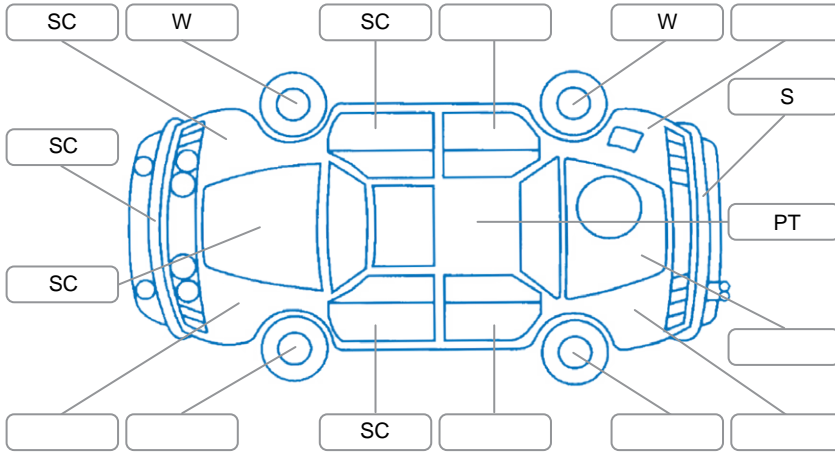

Report ID:	28,223,246	Version:	1
Created:	08 Jun 2026		

Make:	Ford	Model:	Territory
Body Style:	SUV	Year:	2016
Rego No.:	JSA617	Rego Expiry:	28 Apr 2026
WoF Expiry:	04 Jun 2027	Odometer:	205,787 Kms
Good No.:	28223246	VIN:	6FPAAAJGATFP94308
Next Service:	220000	Service History:	Yes

**Key**  
 S = Scratch    R = Rust    C = Crack    \* = Decals    W = Significant scuffs  
 D = Dent    PT = Paint defect    P = Pin dent    SC = Stone Chips

Note: some defects and blemishes may not be displayed in the diagram