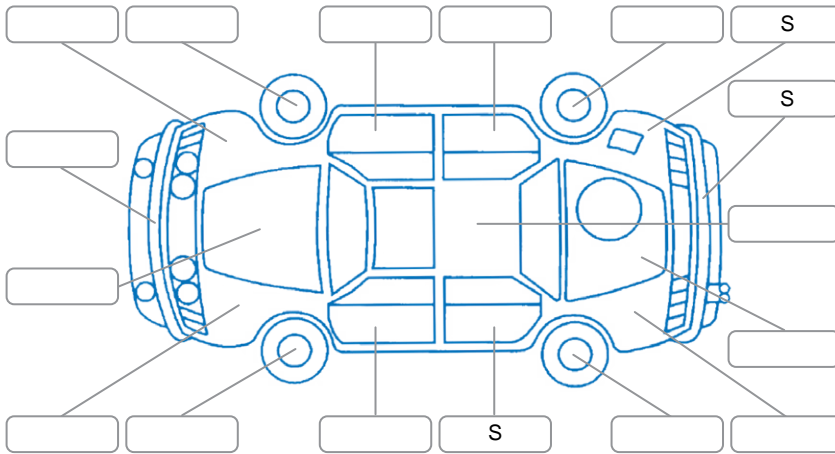

Report ID:	28,223,233	Version:	2
Created:	05 Jun 2026		

Make:	MG	Model:	ZS
Body Style:	Wagon	Year:	2023
Rego No.:	RSW396	Rego Expiry:	06 Feb 2027
WoF Expiry:	06 Feb 2027	Odometer:	22,419 Kms
Good No.:	28223233	VIN:	LSJW74099PZ066482
Next Service:	52,000	Service History:	No

Key
 S = Scratch R = Rust C = Crack * = Decals W = Significant scuffs
 D = Dent PT = Paint defect P = Pin dent SC = Stone Chips

Note: some defects and blemishes may not be displayed in the diagram

Body Inspection Comments

Conditions During Body Inspection: Dry

Under Carriage and Under Bonnet Inspection Comments

Everything looked ok.

Interior Comments

Seats:	Good
Carpets:	Good
Panels:	Good
Dashboard:	Good

General Comments

Vehicle drove ok at the time.