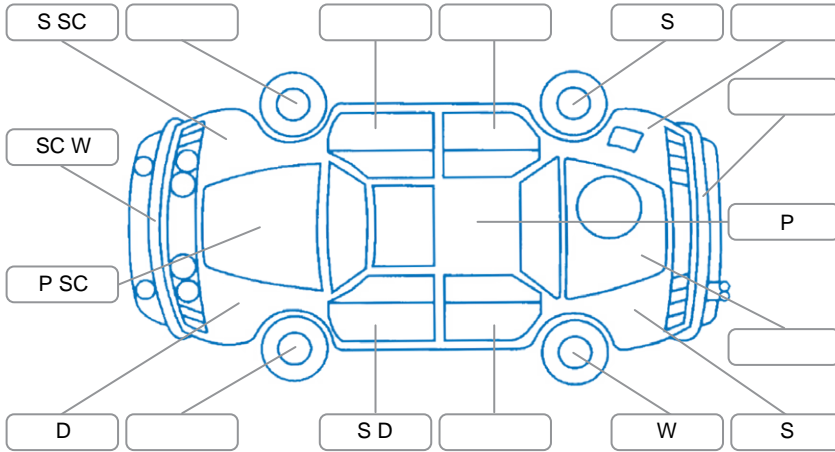

Report ID:	28,223,222	Version:	3
Created:	02 Jun 2026		

Make:	BMW	Model:	318Ti
Body Style:	Hatchback	Year:	2004
Rego No.:	FBB228	Rego Expiry:	30 Jun 2026
WoF Expiry:	15 Dec 2026	Odometer:	107,869 Kms
Good No.:	28223222	VIN:	WBAAU52050KN45714
Next Service:	104000	Service History:	No

Key

S = Scratch R = Rust C = Crack * = Decals W = Significant scuffs
 D = Dent PT = Paint defect P = Pin dent SC = Stone Chips

Note: some defects and blemishes may not be displayed in the diagram

Body Inspection Comments

L/R seat belt buckle N/W ,

Conditions During Body Inspection

Wet

Under Carriage and Under Bonnet Inspection Comments

Oil leak lower engine Area,

Interior Comments

Seats:	Average
Carpets:	Average
Panels:	Average
Dashboard:	Good