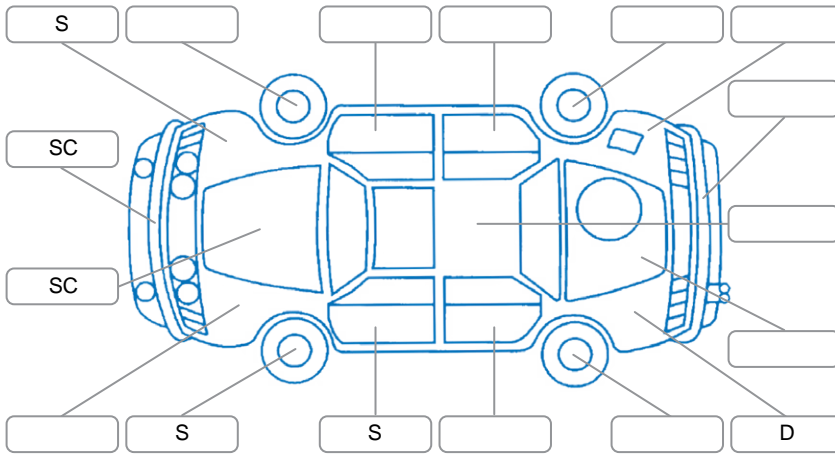

Report ID:	28,223,163	Version:	2
Created:	13 Jun 2026		

Make:	Volkswagen	Model:	Golf
Body Style:	Hatchback	Year:	2017
Rego No.:	KKU658	Rego Expiry:	27 Feb 2027
WoF Expiry:	25 Jun 2027	Odometer:	41,999 Kms
Good No.:	28223163	VIN:	WVVZZZAUZH060581
Next Service:	no next service km	Service History:	Yes

**Key**  
 S = Scratch    R = Rust    C = Crack    \* = Decals    W = Significant scuffs  
 D = Dent    PT = Paint defect    P = Pin dent    SC = Stone Chips

Note: some defects and blemishes may not be displayed in the diagram