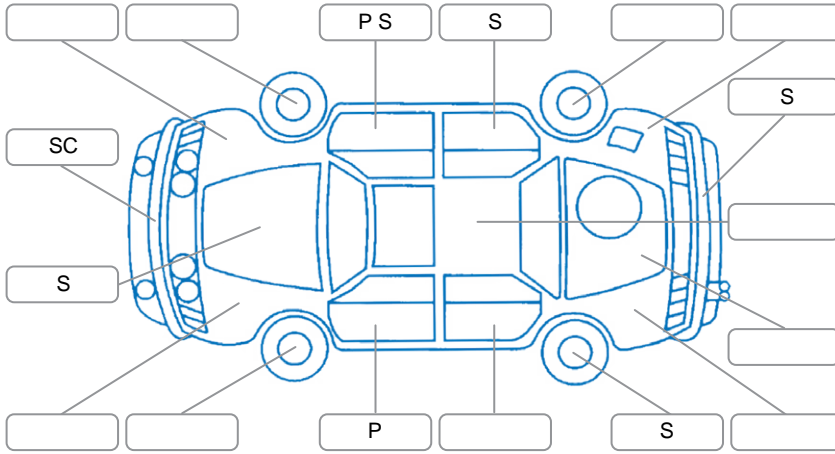

Report ID:	28,223,100	Version:	3
Created:	15 Jun 2026		

Make:	Mazda	Model:	Demio
Body Style:	Hatchback	Year:	2009
Rego No.:	HWG314	Rego Expiry:	11 Oct 2026
WoF Expiry:	05 Dec 2026	Odometer:	83,081 Kms
Good No.:	28223100	VIN:	7AT0C12HX14266742
Next Service:	89,365 kms	Service History:	No

Key

S = Scratch R = Rust C = Crack * = Decals W = Significant scuffs
 D = Dent PT = Paint defect P = Pin dent SC = Stone Chips

Note: some defects and blemishes may not be displayed in the diagram

Body Inspection Comments

Conditions During Body Inspection: Wet

Under Carriage and Under Bonnet Inspection Comments

Interior Comments

Seats:	Good
Carpets:	Good
Panels:	Good
Dashboard:	Good

General Comments

Road Conditions During Test Drive	Wet	
Engine Timing Mechanism	Timing Chain	
Evidence of Cam Belt Replacement	<input type="checkbox"/> Yes <input type="checkbox"/> No	Kms
Inspected by:	Dean Sinclair	
Published by:	Leon Sun	
Inspection Date:	02 Jun 2026	