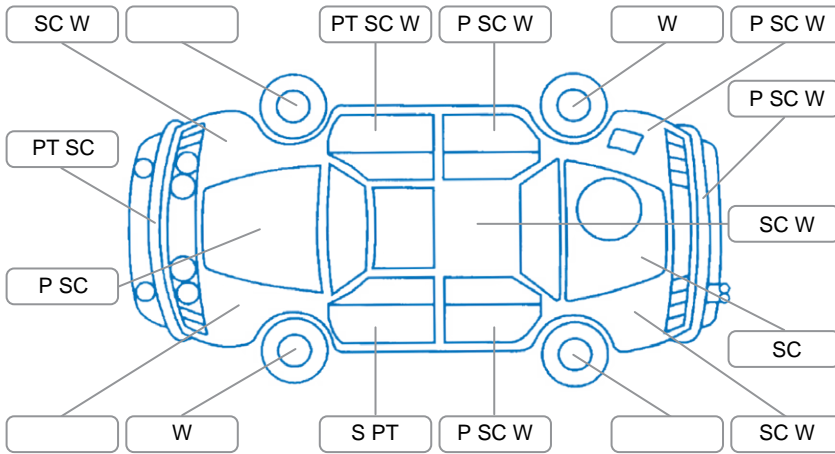

Key

S = Scratch R = Rust C = Crack * = Decals W = Significant scuffs
 D = Dent PT = Paint defect P = Pin dent SC = Stone Chips

Note: some defects and blemishes may not be displayed in the diagram

Body Inspection Comments

Conditions During Body Inspection: Dry

Under Carriage and Under Bonnet Inspection Comments

Engine oil leak

Interior Comments

Seats:	Good
Carpets:	Good
Panels:	Good
Dashboard:	Good

General Comments

L wing mirror doesn't work