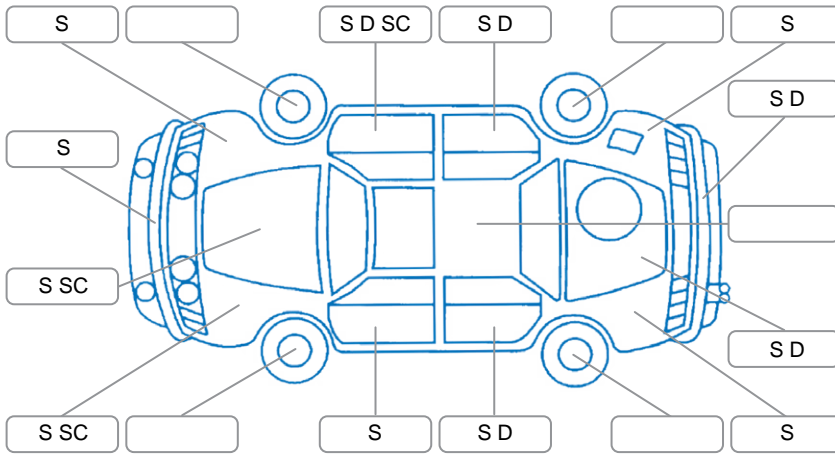

Report ID:	28,223,042	Version:	2
Created:	05 Jun 2026		

Make:	Nissan	Model:	Navara
Body Style:	Utility	Year:	2014
Rego No.:	HQL64	Rego Expiry:	29 Aug 2026
WoF Expiry:	12 Feb 2027	Odometer:	190,848 Kms
Good No.:	28223042	VIN:	VSKCAND40A0556863
Next Service:	04/06/27 or 200850kms	Service History:	No

Key
 S = Scratch R = Rust C = Crack * = Decals W = Significant scuffs
 D = Dent PT = Paint defect P = Pin dent SC = Stone Chips

Note: some defects and blemishes may not be displayed in the diagram

Body Inspection Comments

Moisture in LH Headlight.

Conditions During Body Inspection

Wet

Under Carriage and Under Bonnet Inspection Comments

Oil seepage under engine.

Interior Comments

Seats:	Average
Carpets:	Average
Panels:	Good
Dashboard:	Good