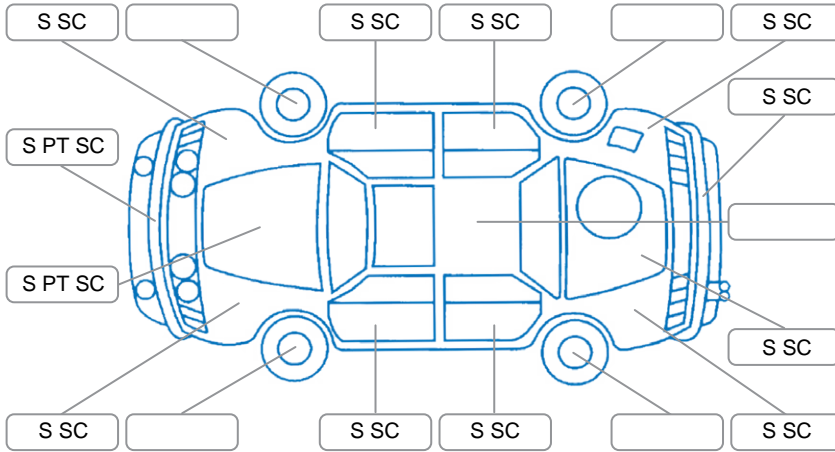

Report ID:	28,222,958	Version:	2
Created:	04 Jun 2026		

Make:	Toyota	Model:	Funcargo
Body Style:	Wagon	Year:	2000
Rego No.:	GEB333	Rego Expiry:	05 Jun 2026
WoF Expiry:	27 Jan 2027	Odometer:	144,020 Kms
Good No.:	28222958	VIN:	7AT0H63GX11134090
Next Service:	152077	Service History:	No

**Key**

S = Scratch    R = Rust    C = Crack    \* = Decals    W = Significant scuffs  
 D = Dent    PT = Paint defect    P = Pin dent    SC = Stone Chips

Note: some defects and blemishes may not be displayed in the diagram