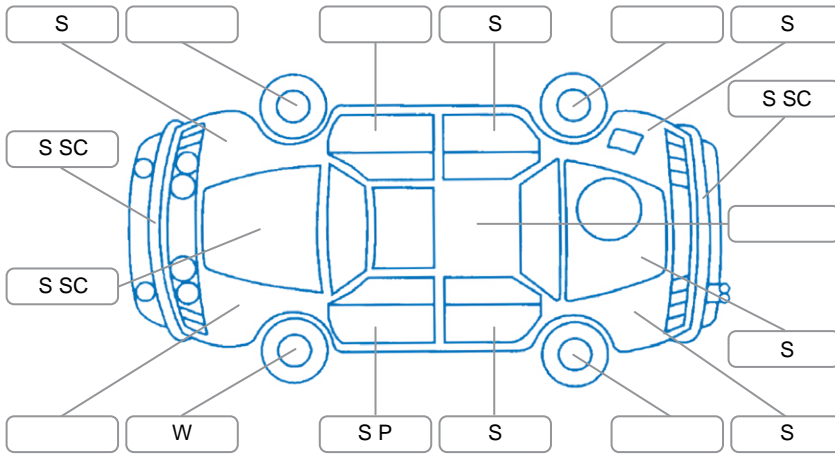

Report ID:	28,222,936	Version:	1
Created:	02 Jun 2026		

Make:	Ford	Model:	Kuga
Body Style:	Wagon	Year:	2013
Rego No.:	PAA634	Rego Expiry:	17 Jul 2026
WoF Expiry:	14 May 2027	Odometer:	104,000 Kms
Good No.:	28222936	VIN:	WFORXXGCDRCY68595
Next Service:	114,000	Service History:	No

Key
 S = Scratch R = Rust C = Crack * = Decals W = Significant scuffs
 D = Dent PT = Paint defect P = Pin dent SC = Stone Chips

Note: some defects and blemishes may not be displayed in the diagram

Body Inspection Comments

General Comments

correct odometer is 103,595km

Road Conditions During Test Drive	Dry
Engine Timing Mechanism	Timing Chain
Evidence of Cam Belt Replacement	<input type="checkbox"/> Yes <input type="checkbox"/> No Kms
Inspected by:	Kyle Kelly
Published by:	Robert Chardon
Inspection Date:	02 Jun 2026