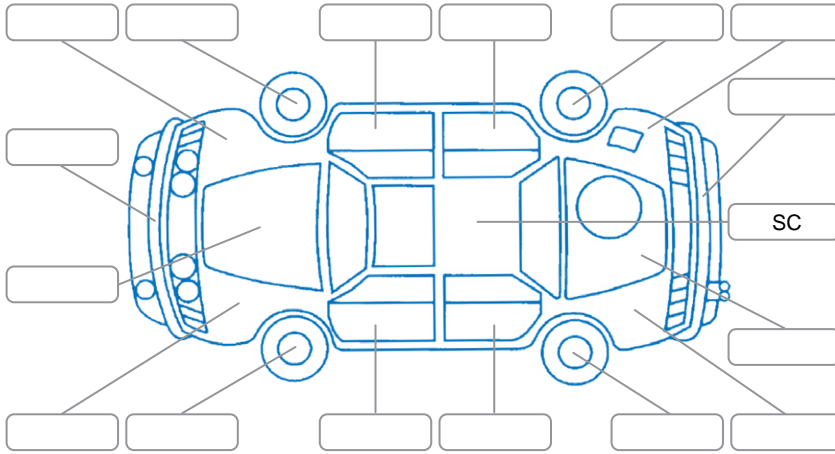

Report ID:	28,222,915	Version:	1
Created:	02 Jun 2026		

Make:	Toyota	Model:	Prius
Body Style:	Hatchback	Year:	2017
Rego No.:	RGY880	Rego Expiry:	10 Jan 2027
WoF Expiry:	26 Jul 2026	Odometer:	113,863 Kms
Good No.:	28222915	VIN:	7AT0H637X25044945
Next Service:	Unknown	Service History:	No

Key

S = Scratch R = Rust C = Crack * = Decals W = Significant scuffs
 D = Dent PT = Paint defect P = Pin dent SC = Stone Chips

Note: some defects and blemishes may not be displayed in the diagram

Body Inspection Comments