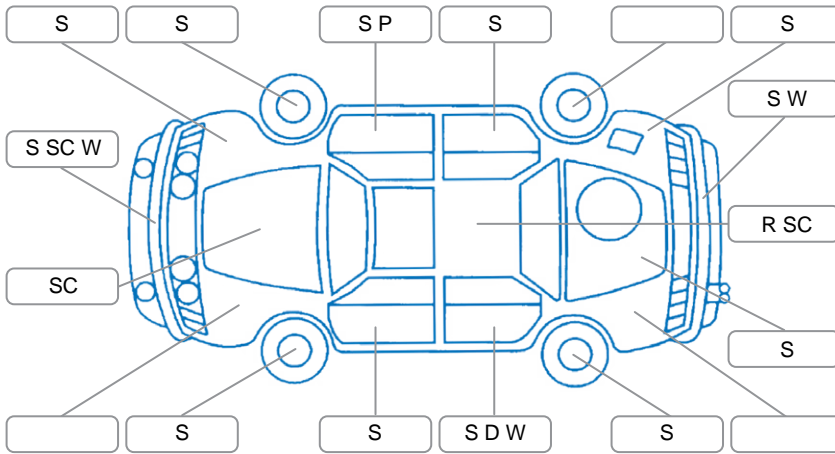

Report ID:	28,222,839	Version:	1
Created:	18 Jun 2026		

Make:	Ford	Model:	Kuga
Body Style:	SUV	Year:	2013
Rego No.:	JSZ860	Rego Expiry:	21 Jul 2026
WoF Expiry:	15 Apr 2027	Odometer:	127,615 Kms
Good No.:	28222839	VIN:	WFORXXGCDRCC24798
Next Service:	136,200km's	Service History:	No

**Key**  
 S = Scratch    R = Rust    C = Crack    \* = Decals    W = Significant scuffs  
 D = Dent    PT = Paint defect    P = Pin dent    SC = Stone Chips

Note: some defects and blemishes may not be displayed in the diagram

### Body Inspection Comments

Left rear corner of rear bumper is not fitting up to guard correctly.

Conditions During Body Inspection

Wet

### Under Carriage and Under Bonnet Inspection Comments

Left outer cv boot is split.