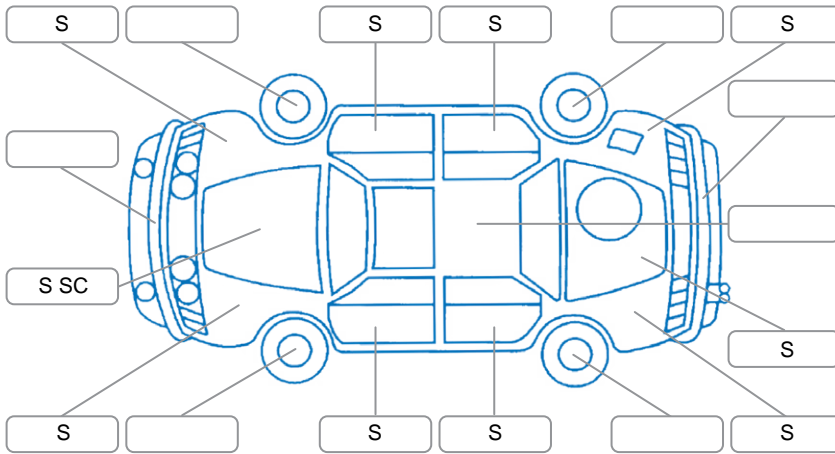

Report ID:	28,222,785	Version:	3
Created:	03 Jun 2026		

Make:	Honda	Model:	CR-V
Body Style:	Wagon	Year:	2012
Rego No.:	QZG248	Rego Expiry:	23 Jun 2026
WoF Expiry:	17 Jun 2027	Odometer:	90,550 Kms
Good No.:	28222785	VIN:	7AT08GFJX24006268
Next Service:	101,000 Kms	Service History:	No

Key
 S = Scratch R = Rust C = Crack * = Decals W = Significant scuffs
 D = Dent PT = Paint defect P = Pin dent SC = Stone Chips

Note: some defects and blemishes may not be displayed in the diagram

Body Inspection Comments