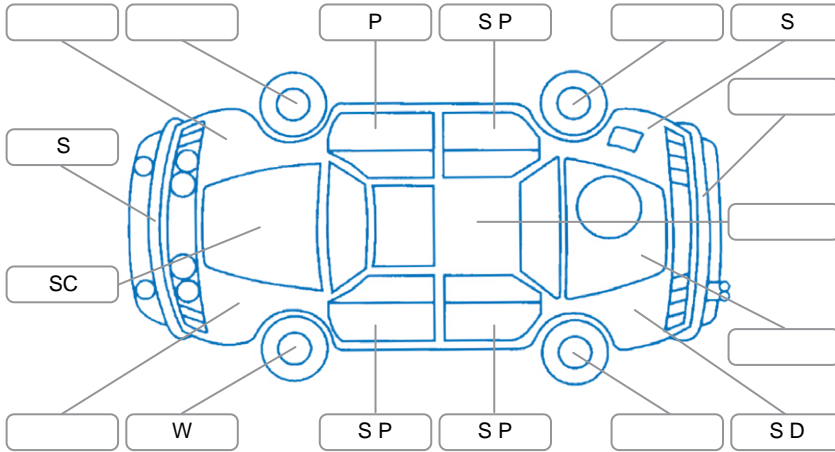

Report ID:	28,222,666	Version:	1
Created:	31 May 2026		

Make:	Nissan	Model:	Sylphy
Body Style:	Sedan	Year:	2013
Rego No.:	QBD3	Rego Expiry:	05 Nov 2026
WoF Expiry:	27 May 2027	Odometer:	65,385 Kms
Good No.:	28222666	VIN:	7AT0DH7FX23009332
Next Service:	60085	Service History:	No

**Key**

S = Scratch    R = Rust    C = Crack    \* = Decals    W = Significant scuffs  
 D = Dent    PT = Paint defect    P = Pin dent    SC = Stone Chips

Note: some defects and blemishes may not be displayed in the diagram