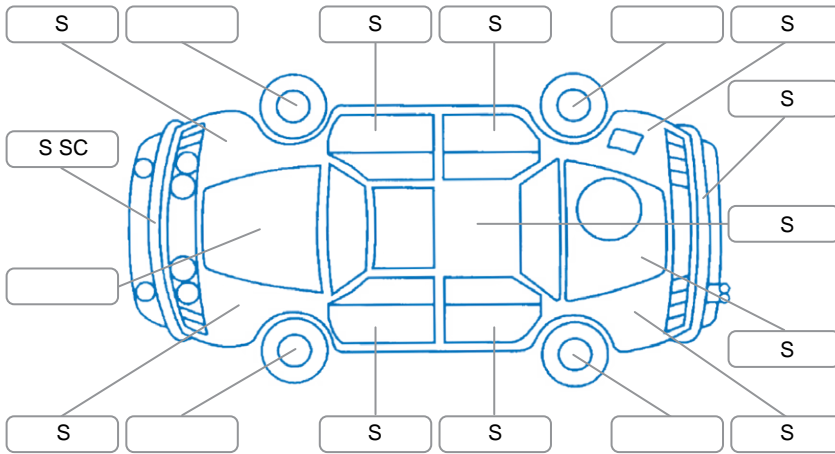

Report ID:	28,222,645	Version:	2
Created:	04 Jun 2026		

Make:	Honda	Model:	FIT
Body Style:	Hatchback	Year:	2010
Rego No.:	JEY68	Rego Expiry:	31 Dec 2026
WoF Expiry:	18 Jun 2027	Odometer:	125,138 Kms
Good No.:	28222645	VIN:	7AT08G2YX15309951
Next Service:	135136	Service History:	No

Key

S = Scratch R = Rust C = Crack * = Decals W = Significant scuffs
 D = Dent PT = Paint defect P = Pin dent SC = Stone Chips

Note: some defects and blemishes may not be displayed in the diagram

Body Inspection Comments

Conditions During Body Inspection: Dry

Under Carriage and Under Bonnet Inspection Comments

No leaks were seen at the time.

Interior Comments

Seats:	Good
Carpets:	Good
Panels:	Good
Dashboard:	Good

General Comments