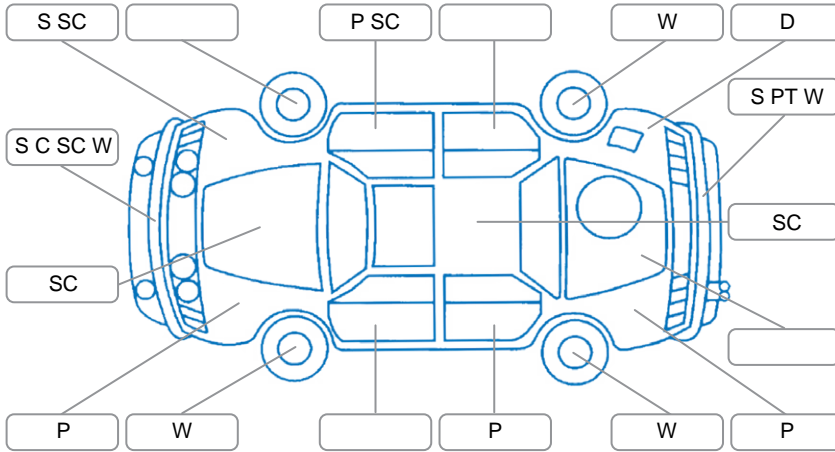

Report ID:	28,222,632	Version:	3
Created:	04 Jun 2026		

Make:	Mazda	Model:	Axela
Body Style:	Hatchback	Year:	2009
Rego No.:	LNJ174	Rego Expiry:	17 Aug 2026
WoF Expiry:	10 Apr 2027	Odometer:	233,373 Kms
Good No.:	28222632	VIN:	7AT0C13JX17104076
Next Service:	243,400 Kms	Service History:	No

**Key**

S = Scratch    R = Rust    C = Crack    \* = Decals    W = Significant scuffs  
 D = Dent    PT = Paint defect    P = Pin dent    SC = Stone Chips

Note: some defects and blemishes may not be displayed in the diagram