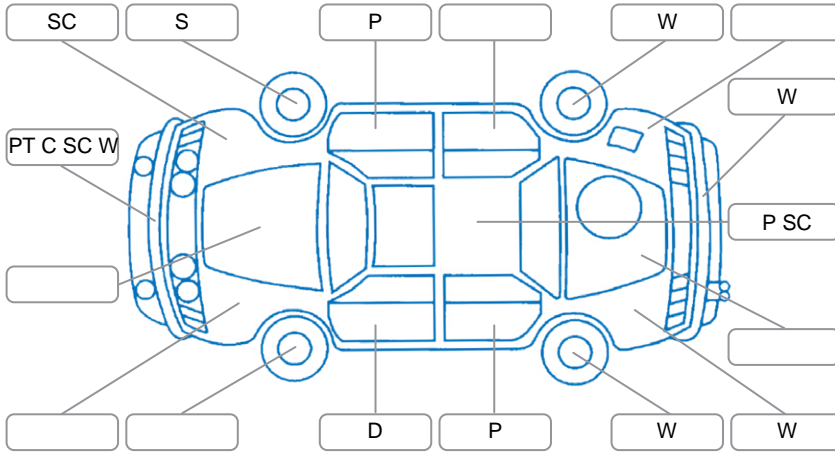

Report ID:	28,222,569	Version:	1
Created:	04 Jun 2026		

Make:	Subaru	Model:	Legacy
Body Style:	Wagon	Year:	2011
Rego No.:	NDB755	Rego Expiry:	31 Jul 2026
WoF Expiry:	12 Jan 2027	Odometer:	271,848 Kms
Good No.:	28222569	VIN:	7AT0GF0BX20048384
Next Service:	unknown	Service History:	No

Key

S = Scratch R = Rust C = Crack * = Decals W = Significant scuffs
 D = Dent PT = Paint defect P = Pin dent SC = Stone Chips

Note: some defects and blemishes may not be displayed in the diagram

Body Inspection Comments

Minor stone crack in left side of windshield. Paint of Right side headlight washer cover is flaking.

Conditions During Body Inspection Dry

Under Carriage and Under Bonnet Inspection Comments

Weeping from left front drive shaft out put.