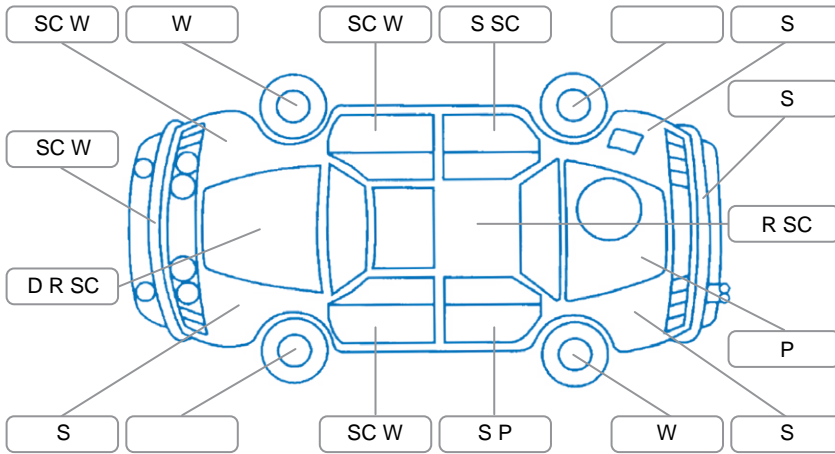

Report ID:	28,222,507	Version:	1
Created:	30 May 2026		

Make:	Holden	Model:	Barina Spark
Body Style:	Hatchback	Year:	2013
Rego No.:	HDD106	Rego Expiry:	01 Sep 2026
WoF Expiry:	15 Dec 2026	Odometer:	198,579 Kms
Good No.:	28222507	VIN:	KL3MA4899EC416734
Next Service:	198000	Service History:	No

Key

S = Scratch R = Rust C = Crack * = Decals W = Significant scuffs
 D = Dent PT = Paint defect P = Pin dent SC = Stone Chips

Note: some defects and blemishes may not be displayed in the diagram

Body Inspection Comments

Right wing mirror housing cracked
 Left rear tire slow air leak

Conditions During Body Inspection

Dry

Under Carriage and Under Bonnet Inspection Comments

Subframe surface rust
 Engine oil seepage

Interior Comments