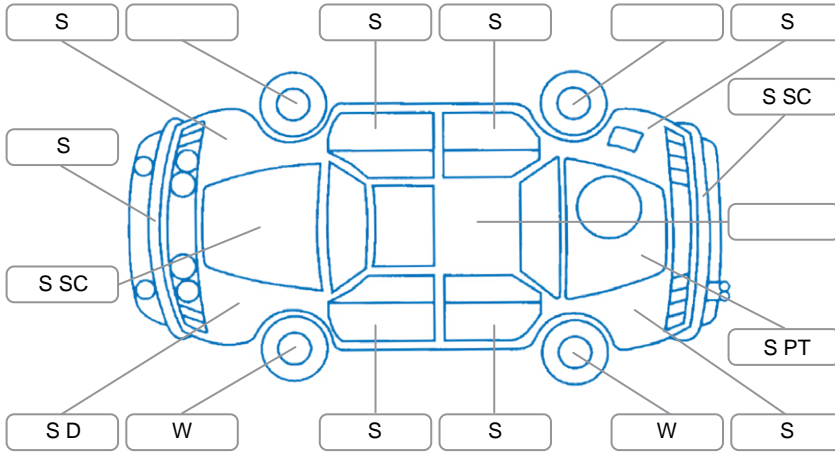

Key

S = Scratch R = Rust C = Crack * = Decals W = Significant scuffs
 D = Dent PT = Paint defect P = Pin dent SC = Stone Chips

Note: some defects and blemishes may not be displayed in the diagram

Body Inspection Comments

Lower grill cracked

Conditions During Body Inspection

Wet

Under Carriage and Under Bonnet Inspection Comments

Fwd
Underbody surface rust

Interior Comments

Seats:	Good
Carpets:	Good
Panels:	Good
Dashboard:	Good