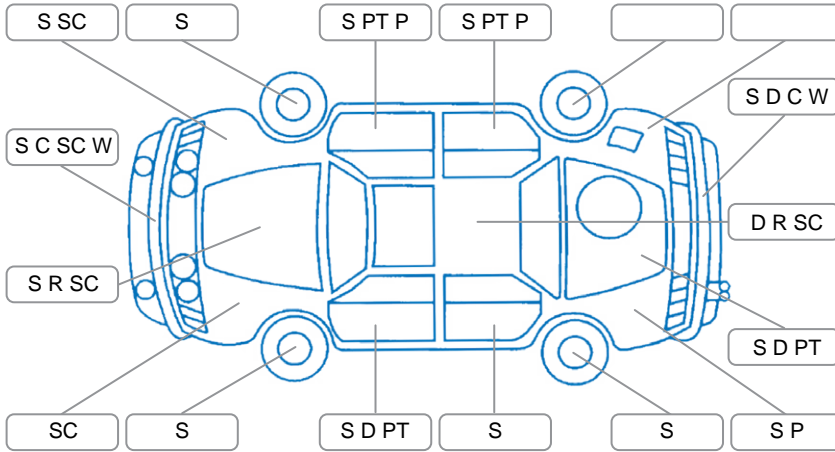

Report ID:	28,222,446	Version:	3
Created:	29 Jun 2026		

Make:	Hyundai	Model:	Santa FE
Body Style:	SUV	Year:	2014
Rego No.:	HJW319	Rego Expiry:	29 Dec 2026
WoF Expiry:	03 Jun 2027	Odometer:	237,925 Kms
Good No.:	28222446	VIN:	KMHST81XSEU308242
Next Service:	241,042km's	Service History:	No

### Key

S = Scratch    R = Rust    C = Crack    \* = Decals    W = Significant scuffs  
 D = Dent    PT = Paint defect    P = Pin dent    SC = Stone Chips

Note: some defects and blemishes may not be displayed in the diagram