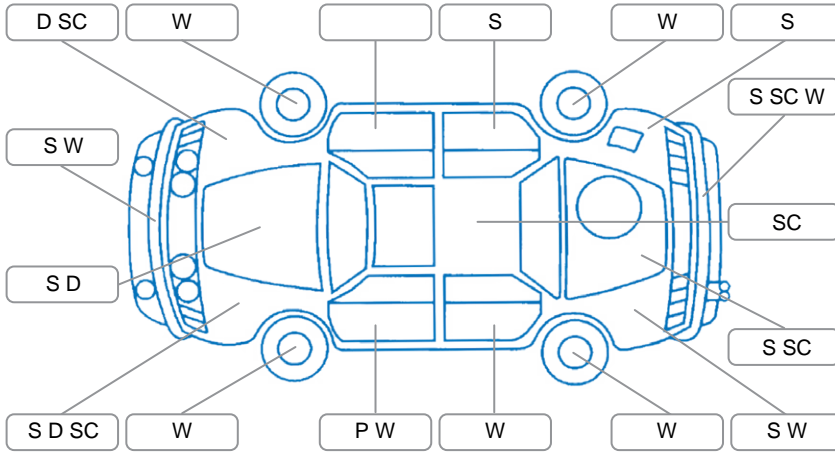

Report ID:	28,222,405	Version:	1
Created:	09 Jun 2026		

Make:	Suzuki	Model:	Swift
Body Style:	Hatchback	Year:	2011
Rego No.:	GWN291	Rego Expiry:	15 Aug 2026
WoF Expiry:	20 Jun 2027	Odometer:	114,335 Kms
Good No.:	28222405	VIN:	7AT0GK0CX12120047
Next Service:	124,000km	Service History:	No

Key

S = Scratch R = Rust C = Crack * = Decals W = Significant scuffs
 D = Dent PT = Paint defect P = Pin dent SC = Stone Chips

Note: some defects and blemishes may not be displayed in the diagram

Body Inspection Comments

Conditions During Body Inspection: Dry

Under Carriage and Under Bonnet Inspection Comments

Underbody surface rust
 Front wheel drive

Interior Comments

Seats:	Good
Carpets:	Good
Panels:	Good
Dashboard:	Good