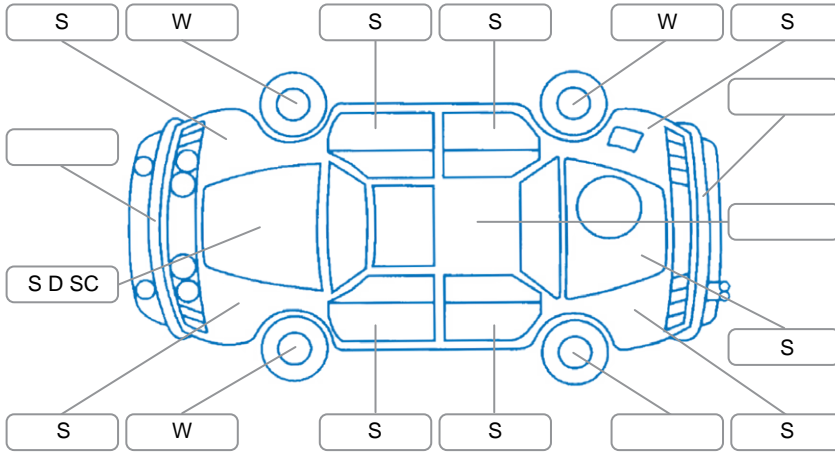

Report ID:	28,222,390	Version:	1
Created:	02 Jun 2026		

Make:	Holden	Model:	Commodore
Body Style:	Sedan	Year:	2007
Rego No.:	GST402	Rego Expiry:	19 May 2027
WoF Expiry:	18 Nov 2026	Odometer:	313,860 Kms
Good No.:	28222390	VIN:	6G1EL54B17L923842
Next Service:	323,000	Service History:	Yes

Key

S = Scratch R = Rust C = Crack * = Decals W = Significant scuffs
 D = Dent PT = Paint defect P = Pin dent SC = Stone Chips

Note: some defects and blemishes may not be displayed in the diagram

Body Inspection Comments