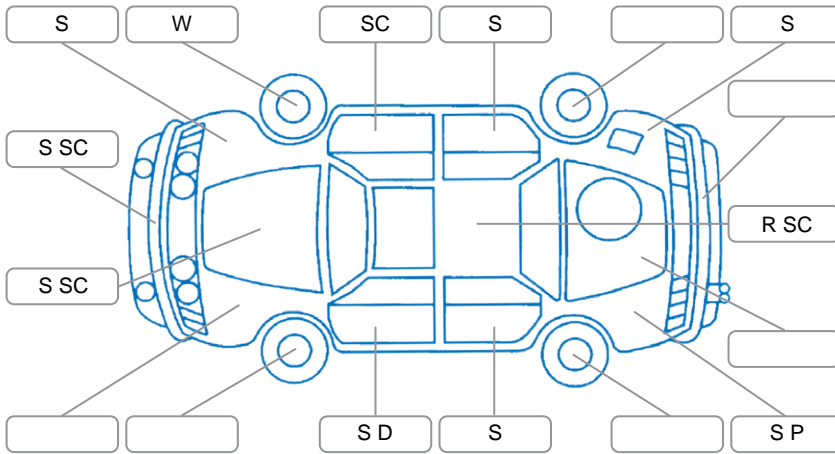

Report ID:	28,222,342	Version:	2
Created:	05 Jun 2026		

Make:	Subaru	Model:	Forester
Body Style:	SUV	Year:	2019
Rego No.:	MKJ15	Rego Expiry:	29 Sep 2026
WoF Expiry:	24 Oct 2026	Odometer:	90,909 Kms
Good No.:	28222342	VIN:	JF2SK9KL5KG022105
Next Service:	100000kms	Service History:	Yes

**Key**  
 S = Scratch    R = Rust    C = Crack    \* = Decals    W = Significant scuffs  
 D = Dent    PT = Paint defect    P = Pin dent    SC = Stone Chips

Note: some defects and blemishes may not be displayed in the diagram